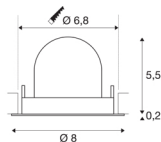

TECHNICAL DATA

Item no.:	1005815
Number of different light outlets	1
Secondary power / secondary voltage	200mA
Height	5,7 cm
Diameter	8 cm
Installation diameter	6.8 cm
Installation depth	11 cm
Net weight	0.11 kg
Gross weight	0.118 kg
Safety class	III
Assembly	Recessed
Assembly details	Ceiling
Wattage	7 W
Lumen	670 lm
Colour temperature	2700 Kelvin
Beam angle	20 °
Color	black
CRI	90
UGR ≤	16
BIG WHITE Page	49