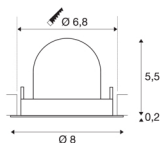

TECHNICAL DATA

Item no.:	1005816
Number of different light outlets	1
Secondary power / secondary voltage	200mA
Height	5,7 cm
Diameter	8 cm
Installation diameter	6.8 cm
Installation depth	11 cm
Net weight	0.11 kg
Gross weight	0.118 kg
Safety class	III
Assembly	Recessed
Assembly details	Ceiling
Wattage	7 W
Lumen	620 lm
Colour temperature	2700 Kelvin
Beam angle	40 °
Color	black
CRI	90
UGR ≤	22
BIG WHITE Page	49