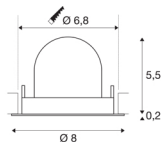

TECHNICAL DATA

Item no.:	1005817
Number of different light outlets	1
Secondary power / secondary voltage	200mA
Height	5,7 cm
Diameter	8 cm
Installation diameter	6.8 cm
Installation depth	11 cm
Net weight	0.11 kg
Gross weight	0.118 kg
Safety class	III
Assembly	Recessed
Assembly details	Ceiling
Wattage	7 W
Lumen	650 lm
Colour temperature	2700 Kelvin
Beam angle	40 °
Color	black
CRI	90
UGR ≤	22
BIG WHITE Page	49