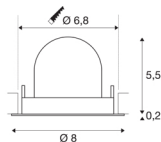

TECHNICAL DATA

Item no.:	1005818
Number of different light outlets	1
Secondary power / secondary voltage	200mA
Height	5,7 cm
Diameter	8 cm
Installation diameter	6.8 cm
Installation depth	11 cm
Net weight	0.11 kg
Gross weight	0.118 kg
Safety class	III
Assembly	Recessed
Assembly details	Ceiling
Wattage	7 W
Lumen	650 lm
Colour temperature	2700 Kelvin
Beam angle	40 °
Color	black
CRI	90
UGR ≤	22
BIG WHITE Page	49