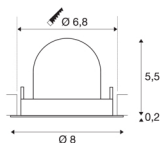

TECHNICAL DATA

Item no.:	1005819
Number of different light outlets	1
Secondary power / secondary voltage	200mA
Height	5,7 cm
Diameter	8 cm
Installation diameter	6.8 cm
Installation depth	11 cm
Net weight	0.11 kg
Gross weight	0.118 kg
Safety class	III
Assembly	Recessed
Assembly details	Ceiling
Wattage	7 W
Lumen	640 lm
Colour temperature	2700 Kelvin
Beam angle	55 °
Color	black
CRI	90
UGR ≤	25
BIG WHITE Page	49