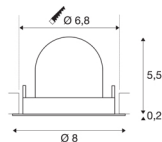

TECHNICAL DATA

Item no.:	1005820
Number of different light outlets	1
Secondary power / secondary voltage	200mA
Height	5,7 cm
Diameter	8 cm
Installation diameter	6.8 cm
Installation depth	11 cm
Net weight	0.11 kg
Gross weight	0.118 kg
Safety class	III
Assembly	Recessed
Assembly details	Ceiling
Wattage	7 W
Lumen	670 lm
Colour temperature	2700 Kelvin
Beam angle	55 °
Color	black
CRI	90
UGR ≤	25
BIG WHITE Page	49