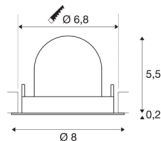

TECHNICAL DATA

Item no.:	1005821
Number of different light outlets	1
Secondary power / secondary voltage	200mA
Height	5,7 cm
Diameter	8 cm
Installation diameter	6.8 cm
Installation depth	11 cm
Net weight	0.11 kg
Gross weight	0.118 kg
Safety class	III
Assembly	Recessed
Assembly details	Ceiling
Wattage	7 W
Lumen	670 lm
Colour temperature	2700 Kelvin
Beam angle	55 °
Color	black
CRI	90
UGR ≤	25
BIG WHITE Page	49