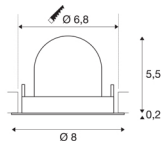

TECHNICAL DATA

Item no.:	1005822
Number of different light outlets	1
Secondary power / secondary voltage	200mA
Height	5,7 cm
Diameter	8 cm
Installation diameter	6.8 cm
Installation depth	11 cm
Net weight	0.11 kg
Gross weight	0.118 kg
Safety class	III
Assembly	Recessed
Assembly details	Ceiling
Wattage	7 W
Lumen	640 lm
Colour temperature	2700 Kelvin
Beam angle	20 °
Color	white
CRI	90
UGR ≤	16
BIG WHITE Page	49