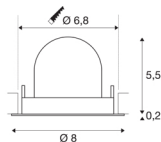

TECHNICAL DATA

Item no.:	1005823
Number of different light outlets	1
Secondary power / secondary voltage	200mA
Height	5,7 cm
Diameter	8 cm
Installation diameter	6.8 cm
Installation depth	11 cm
Net weight	0.11 kg
Gross weight	0.118 kg
Safety class	III
Assembly	Recessed
Assembly details	Ceiling
Wattage	7 W
Lumen	670 lm
Colour temperature	2700 Kelvin
Beam angle	20 °
Color	white
CRI	90
UGR ≤	16
BIG WHITE Page	49