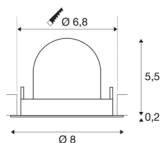

TECHNICAL DATA

Item no.:	1005824
Number of different light outlets	1
Secondary power / secondary voltage	200mA
Height	5,7 cm
Diameter	8 cm
Installation diameter	6.8 cm
Installation depth	11 cm
Net weight	0.11 kg
Gross weight	0.118 kg
Safety class	III
Assembly	Recessed
Assembly details	Ceiling
Wattage	7 W
Lumen	670 lm
Colour temperature	2700 Kelvin
Beam angle	20 °
Color	white
CRI	90
UGR ≤	16
BIG WHITE Page	49