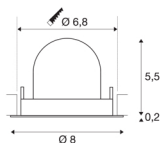

TECHNICAL DATA

Item no.:	1005825
Number of different light outlets	1
Secondary power / secondary voltage	200mA
Height	5,7 cm
Diameter	8 cm
Installation diameter	6.8 cm
Installation depth	11 cm
Net weight	0.11 kg
Gross weight	0.118 kg
Safety class	III
Assembly	Recessed
Assembly details	Ceiling
Wattage	7 W
Lumen	620 lm
Colour temperature	2700 Kelvin
Beam angle	40 °
Color	white
CRI	90
UGR ≤	22
BIG WHITE Page	49