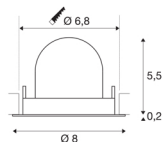

## TECHNICAL DATA

Item no.:	1005826
Number of different light outlets	1
Secondary power / secondary voltage	200mA
Height	5,7 cm
Diameter	8 cm
Installation diameter	6.8 cm
Installation depth	11 cm
Net weight	0.11 kg
Gross weight	0.118 kg
Safety class	III
Assembly	Recessed
Assembly details	Ceiling
Wattage	7 W
Lumen	650 lm
Colour temperature	2700 Kelvin
Beam angle	40 °
Color	white
CRI	90
UGR ≤	22
BIG WHITE Page	49