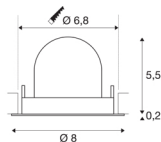

TECHNICAL DATA

Item no.:	1005827
Number of different light outlets	1
Secondary power / secondary voltage	200mA
Height	5,7 cm
Diameter	8 cm
Installation diameter	6.8 cm
Installation depth	11 cm
Net weight	0.11 kg
Gross weight	0.118 kg
Safety class	III
Assembly	Recessed
Assembly details	Ceiling
Wattage	7 W
Lumen	650 lm
Colour temperature	2700 Kelvin
Beam angle	40 °
Color	white
CRI	90
UGR ≤	22
BIG WHITE Page	49