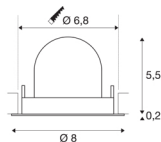

TECHNICAL DATA

Item no.:	1005828
Number of different light outlets	1
Secondary power / secondary voltage	200mA
Height	5,7 cm
Diameter	8 cm
Installation diameter	6.8 cm
Installation depth	11 cm
Net weight	0.11 kg
Gross weight	0.118 kg
Safety class	III
Assembly	Recessed
Assembly details	Ceiling
Wattage	7 W
Lumen	640 lm
Colour temperature	2700 Kelvin
Beam angle	55 °
Color	white
CRI	90
UGR ≤	25
BIG WHITE Page	49