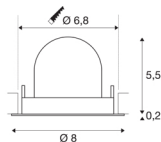

TECHNICAL DATA

Item no.:	1005829
Number of different light outlets	1
Secondary power / secondary voltage	200mA
Height	5,7 cm
Diameter	8 cm
Installation diameter	6.8 cm
Installation depth	11 cm
Net weight	0.11 kg
Gross weight	0.118 kg
Safety class	III
Assembly	Recessed
Assembly details	Ceiling
Wattage	7 W
Lumen	670 lm
Colour temperature	2700 Kelvin
Beam angle	55 °
Color	white
CRI	90
UGR ≤	25
BIG WHITE Page	49