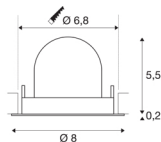

TECHNICAL DATA

Item no.:	1005830
Number of different light outlets	1
Secondary power / secondary voltage	200mA
Height	5,7 cm
Diameter	8 cm
Installation diameter	6.8 cm
Installation depth	11 cm
Net weight	0.11 kg
Gross weight	0.118 kg
Safety class	III
Assembly	Recessed
Assembly details	Ceiling
Wattage	7 W
Lumen	670 lm
Colour temperature	2700 Kelvin
Beam angle	55 °
Color	white
CRI	90
UGR ≤	25
BIG WHITE Page	49