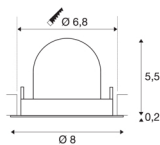

TECHNICAL DATA

Item no.:	1005831
Number of different light outlets	1
Secondary power / secondary voltage	200mA
Height	5,7 cm
Diameter	8 cm
Installation diameter	6.8 cm
Installation depth	11 cm
Net weight	0.11 kg
Gross weight	0.118 kg
Safety class	III
Assembly	Recessed
Assembly details	Ceiling
Wattage	7 W
Lumen	700 lm
Colour temperature	3000 Kelvin
Beam angle	20 °
Color	black
CRI	90
UGR ≤	16
BIG WHITE Page	49