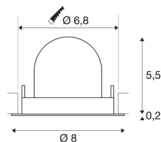

## TECHNICAL DATA

Item no.:	1005832
Number of different light outlets	1
Secondary power / secondary voltage	200mA
Height	5,7 cm
Diameter	8 cm
Installation diameter	6.8 cm
Installation depth	11 cm
Net weight	0.11 kg
Gross weight	0.118 kg
Safety class	III
Assembly	Recessed
Assembly details	Ceiling
Wattage	7 W
Lumen	730 lm
Colour temperature	3000 Kelvin
Beam angle	20 °
Color	black
CRI	90
UGR ≤	16
BIG WHITE Page	49