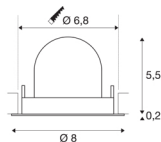

TECHNICAL DATA

Item no.:	1005833
Number of different light outlets	1
Secondary power / secondary voltage	200mA
Height	5,7 cm
Diameter	8 cm
Installation diameter	6.8 cm
Installation depth	11 cm
Net weight	0.11 kg
Gross weight	0.118 kg
Safety class	III
Assembly	Recessed
Assembly details	Ceiling
Wattage	7 W
Lumen	730 lm
Colour temperature	3000 Kelvin
Beam angle	20 °
Color	black
CRI	90
UGR ≤	16
BIG WHITE Page	49