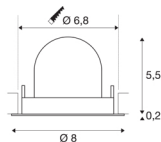

TECHNICAL DATA

Item no.:	1005834
Number of different light outlets	1
Secondary power / secondary voltage	200mA
Height	5,7 cm
Diameter	8 cm
Installation diameter	6.8 cm
Installation depth	11 cm
Net weight	0.11 kg
Gross weight	0.118 kg
Safety class	III
Assembly	Recessed
Assembly details	Ceiling
Wattage	7 W
Lumen	670 lm
Colour temperature	3000 Kelvin
Beam angle	40 °
Color	black
CRI	90
UGR ≤	22
BIG WHITE Page	49