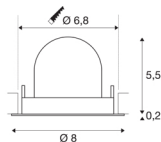

TECHNICAL DATA

Item no.:	1005835
Number of different light outlets	1
Secondary power / secondary voltage	200mA
Height	5,7 cm
Diameter	8 cm
Installation diameter	6.8 cm
Installation depth	11 cm
Net weight	0.11 kg
Gross weight	0.118 kg
Safety class	III
Assembly	Recessed
Assembly details	Ceiling
Wattage	7 W
Lumen	700 lm
Colour temperature	3000 Kelvin
Beam angle	40 °
Color	black
CRI	90
UGR ≤	22
BIG WHITE Page	49