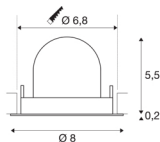

TECHNICAL DATA

Item no.:	1005836
Number of different light outlets	1
Secondary power / secondary voltage	200mA
Height	5,7 cm
Diameter	8 cm
Installation diameter	6.8 cm
Installation depth	11 cm
Net weight	0.11 kg
Gross weight	0.118 kg
Safety class	III
Assembly	Recessed
Assembly details	Ceiling
Wattage	7 W
Lumen	700 lm
Colour temperature	3000 Kelvin
Beam angle	40 °
Color	black
CRI	90
UGR ≤	22
BIG WHITE Page	49