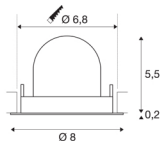

TECHNICAL DATA

Item no.:	1005837
Number of different light outlets	1
Secondary power / secondary voltage	200mA
Height	5,7 cm
Diameter	8 cm
Installation diameter	6.8 cm
Installation depth	11 cm
Net weight	0.11 kg
Gross weight	0.118 kg
Safety class	III
Assembly	Recessed
Assembly details	Ceiling
Wattage	7 W
Lumen	690 lm
Colour temperature	3000 Kelvin
Beam angle	55 °
Color	black
CRI	90
UGR ≤	25
BIG WHITE Page	49