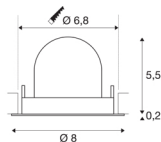

TECHNICAL DATA

Item no.:	1005838
Number of different light outlets	1
Secondary power / secondary voltage	200mA
Height	5,7 cm
Diameter	8 cm
Installation diameter	6.8 cm
Installation depth	11 cm
Net weight	0.11 kg
Gross weight	0.118 kg
Safety class	III
Assembly	Recessed
Assembly details	Ceiling
Wattage	7 W
Lumen	720 lm
Colour temperature	3000 Kelvin
Beam angle	55 °
Color	black
CRI	90
UGR ≤	25
BIG WHITE Page	49