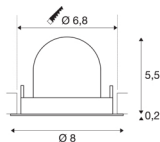

TECHNICAL DATA

Item no.:	1005839
Number of different light outlets	1
Secondary power / secondary voltage	200mA
Height	5,7 cm
Diameter	8 cm
Installation diameter	6.8 cm
Installation depth	11 cm
Net weight	0.11 kg
Gross weight	0.118 kg
Safety class	III
Assembly	Recessed
Assembly details	Ceiling
Wattage	7 W
Lumen	720 lm
Colour temperature	3000 Kelvin
Beam angle	55 °
Color	black
CRI	90
UGR ≤	25
BIG WHITE Page	49