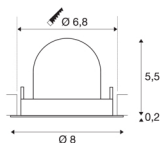

TECHNICAL DATA

Item no.:	1005840
Number of different light outlets	1
Secondary power / secondary voltage	200mA
Height	5,7 cm
Diameter	8 cm
Installation diameter	6.8 cm
Installation depth	11 cm
Net weight	0.11 kg
Gross weight	0.118 kg
Safety class	III
Assembly	Recessed
Assembly details	Ceiling
Wattage	7 W
Lumen	700 lm
Colour temperature	3000 Kelvin
Beam angle	20 °
Color	white
CRI	90
UGR ≤	16
BIG WHITE Page	49