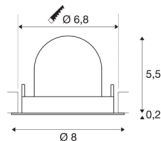

TECHNICAL DATA

Item no.:	1005841
Number of different light outlets	1
Secondary power / secondary voltage	200mA
Height	5,7 cm
Diameter	8 cm
Installation diameter	6.8 cm
Installation depth	11 cm
Net weight	0.11 kg
Gross weight	0.118 kg
Safety class	III
Assembly	Recessed
Assembly details	Ceiling
Wattage	7 W
Lumen	730 lm
Colour temperature	3000 Kelvin
Beam angle	20 °
Color	white
CRI	90
UGR ≤	16
BIG WHITE Page	49