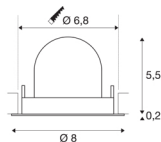

## TECHNICAL DATA

Item no.:	1005842
Number of different light outlets	1
Secondary power / secondary voltage	200mA
Height	5,7 cm
Diameter	8 cm
Installation diameter	6.8 cm
Installation depth	11 cm
Net weight	0.11 kg
Gross weight	0.118 kg
Safety class	III
Assembly	Recessed
Assembly details	Ceiling
Wattage	7 W
Lumen	730 lm
Colour temperature	3000 Kelvin
Beam angle	20 °
Color	white
CRI	90
UGR ≤	16
BIG WHITE Page	49