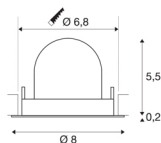

TECHNICAL DATA

Item no.:	1005844
Number of different light outlets	1
Secondary power / secondary voltage	200mA
Height	5,7 cm
Diameter	8 cm
Installation diameter	6.8 cm
Installation depth	11 cm
Net weight	0.11 kg
Gross weight	0.118 kg
Safety class	III
Assembly	Recessed
Assembly details	Ceiling
Wattage	7 W
Lumen	700 lm
Colour temperature	3000 Kelvin
Beam angle	40 °
Color	white
CRI	90
UGR ≤	22
BIG WHITE Page	49