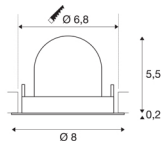

TECHNICAL DATA

Item no.:	1005845
Number of different light outlets	1
Secondary power / secondary voltage	200mA
Height	5,7 cm
Diameter	8 cm
Installation diameter	6.8 cm
Installation depth	11 cm
Net weight	0.11 kg
Gross weight	0.118 kg
Safety class	III
Assembly	Recessed
Assembly details	Ceiling
Wattage	7 W
Lumen	700 lm
Colour temperature	3000 Kelvin
Beam angle	40 °
Color	white
CRI	90
UGR ≤	22
BIG WHITE Page	49