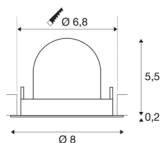

TECHNICAL DATA

Item no.:	1005846
Number of different light outlets	1
Secondary power / secondary voltage	200mA
Height	5,7 cm
Diameter	8 cm
Installation diameter	6.8 cm
Installation depth	11 cm
Net weight	0.11 kg
Gross weight	0.118 kg
Safety class	III
Assembly	Recessed
Assembly details	Ceiling
Wattage	7 W
Lumen	690 lm
Colour temperature	3000 Kelvin
Beam angle	55 °
Color	white
CRI	90
UGR ≤	25
BIG WHITE Page	49