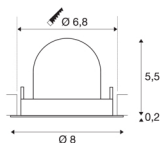

TECHNICAL DATA

Item no.:	1005847
Number of different light outlets	1
Secondary power / secondary voltage	200mA
Height	5,7 cm
Diameter	8 cm
Installation diameter	6.8 cm
Installation depth	11 cm
Net weight	0.11 kg
Gross weight	0.118 kg
Safety class	III
Assembly	Recessed
Assembly details	Ceiling
Wattage	7 W
Lumen	720 lm
Colour temperature	3000 Kelvin
Beam angle	55 °
Color	white
CRI	90
UGR ≤	25
BIG WHITE Page	49