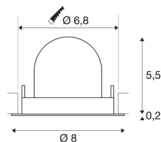

TECHNICAL DATA

Item no.:	1005848
Number of different light outlets	1
Secondary power / secondary voltage	200mA
Height	5,7 cm
Diameter	8 cm
Installation diameter	6.8 cm
Installation depth	11 cm
Net weight	0.11 kg
Gross weight	0.118 kg
Safety class	III
Assembly	Recessed
Assembly details	Ceiling
Wattage	7 W
Lumen	720 lm
Colour temperature	3000 Kelvin
Beam angle	55 °
Color	white
CRI	90
UGR ≤	25
BIG WHITE Page	49