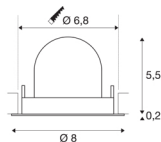

TECHNICAL DATA

Item no.:	1005849
Number of different light outlets	1
Secondary power / secondary voltage	200mA
Height	5,7 cm
Diameter	8 cm
Installation diameter	6.8 cm
Installation depth	11 cm
Net weight	0.11 kg
Gross weight	0.118 kg
Safety class	III
Assembly	Recessed
Assembly details	Ceiling
Wattage	7 W
Lumen	720 lm
Colour temperature	4000 Kelvin
Beam angle	20 °
Color	black
CRI	90
UGR ≤	16
BIG WHITE Page	49