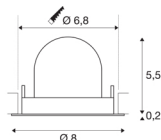

TECHNICAL DATA

Item no.:	1005850
Number of different light outlets	1
Secondary power / secondary voltage	200mA
Height	5,7 cm
Diameter	8 cm
Installation diameter	6.8 cm
Installation depth	11 cm
Net weight	0.11 kg
Gross weight	0.118 kg
Safety class	III
Assembly	Recessed
Assembly details	Ceiling
Wattage	7 W
Lumen	750 lm
Colour temperature	4000 Kelvin
Beam angle	20 °
Color	black
CRI	90
UGR ≤	16
BIG WHITE Page	49