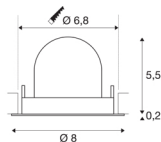

TECHNICAL DATA

Item no.:	1005851
Number of different light outlets	1
Secondary power / secondary voltage	200mA
Height	5,7 cm
Diameter	8 cm
Installation diameter	6.8 cm
Installation depth	11 cm
Net weight	0.11 kg
Gross weight	0.118 kg
Safety class	III
Assembly	Recessed
Assembly details	Ceiling
Wattage	7 W
Lumen	750 lm
Colour temperature	4000 Kelvin
Beam angle	20 °
Color	black
CRI	90
UGR ≤	16
BIG WHITE Page	49