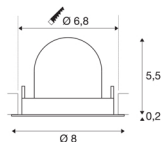

## TECHNICAL DATA

Item no.:	1005852
Number of different light outlets	1
Secondary power / secondary voltage	200mA
Height	5,7 cm
Diameter	8 cm
Installation diameter	6.8 cm
Installation depth	11 cm
Net weight	0.11 kg
Gross weight	0.118 kg
Safety class	III
Assembly	Recessed
Assembly details	Ceiling
Wattage	7 W
Lumen	700 lm
Colour temperature	4000 Kelvin
Beam angle	40 °
Color	black
CRI	90
UGR ≤	22
BIG WHITE Page	49