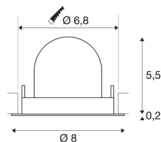

TECHNICAL DATA

Item no.:	1005853
Number of different light outlets	1
Secondary power / secondary voltage	200mA
Height	5,7 cm
Diameter	8 cm
Installation diameter	6.8 cm
Installation depth	11 cm
Net weight	0.11 kg
Gross weight	0.118 kg
Safety class	III
Assembly	Recessed
Assembly details	Ceiling
Wattage	7 W
Lumen	730 lm
Colour temperature	4000 Kelvin
Beam angle	40 °
Color	black
CRI	90
UGR ≤	22
BIG WHITE Page	49