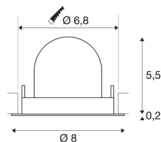

TECHNICAL DATA

Item no.:	1005854
Number of different light outlets	1
Secondary power / secondary voltage	200mA
Height	5,7 cm
Diameter	8 cm
Installation diameter	6.8 cm
Installation depth	11 cm
Net weight	0.11 kg
Gross weight	0.118 kg
Safety class	III
Assembly	Recessed
Assembly details	Ceiling
Wattage	7 W
Lumen	730 lm
Colour temperature	4000 Kelvin
Beam angle	40 °
Color	black
CRI	90
UGR ≤	22
BIG WHITE Page	49