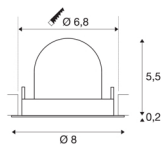

TECHNICAL DATA

Item no.:	1005855
Number of different light outlets	1
Secondary power / secondary voltage	200mA
Height	5,7 cm
Diameter	8 cm
Installation diameter	6.8 cm
Installation depth	11 cm
Net weight	0.11 kg
Gross weight	0.118 kg
Safety class	III
Assembly	Recessed
Assembly details	Ceiling
Wattage	7 W
Lumen	710 lm
Colour temperature	4000 Kelvin
Beam angle	55 °
Color	black
CRI	90
UGR ≤	25
BIG WHITE Page	49