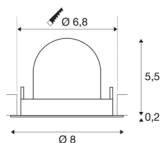

TECHNICAL DATA

Item no.:	1005856
Number of different light outlets	1
Secondary power / secondary voltage	200mA
Height	5,7 cm
Diameter	8 cm
Installation diameter	6.8 cm
Installation depth	11 cm
Net weight	0.11 kg
Gross weight	0.118 kg
Safety class	III
Assembly	Recessed
Assembly details	Ceiling
Wattage	7 W
Lumen	740 lm
Colour temperature	4000 Kelvin
Beam angle	55 °
Color	black
CRI	90
UGR ≤	25
BIG WHITE Page	49