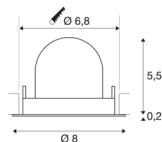

## TECHNICAL DATA

Item no.:	1005858
Number of different light outlets	1
Secondary power / secondary voltage	200mA
Height	5,7 cm
Diameter	8 cm
Installation diameter	6.8 cm
Installation depth	11 cm
Net weight	0.11 kg
Gross weight	0.118 kg
Safety class	III
Assembly	Recessed
Assembly details	Ceiling
Wattage	7 W
Lumen	720 lm
Colour temperature	4000 Kelvin
Beam angle	20 °
Color	white
CRI	90
UGR ≤	16
BIG WHITE Page	49