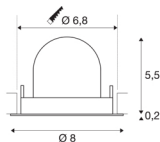

TECHNICAL DATA

Item no.:	1005859
Number of different light outlets	1
Secondary power / secondary voltage	200mA
Height	5,7 cm
Diameter	8 cm
Installation diameter	6.8 cm
Installation depth	11 cm
Net weight	0.11 kg
Gross weight	0.118 kg
Safety class	III
Assembly	Recessed
Assembly details	Ceiling
Wattage	7 W
Lumen	750 lm
Colour temperature	4000 Kelvin
Beam angle	20 °
Color	white
CRI	90
UGR ≤	16
BIG WHITE Page	49