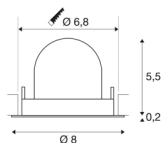

TECHNICAL DATA

Item no.:	1005860
Number of different light outlets	1
Secondary power / secondary voltage	200mA
Height	5,7 cm
Diameter	8 cm
Installation diameter	6.8 cm
Installation depth	11 cm
Net weight	0.11 kg
Gross weight	0.118 kg
Safety class	III
Assembly	Recessed
Assembly details	Ceiling
Wattage	7 W
Lumen	750 lm
Colour temperature	4000 Kelvin
Beam angle	20 °
Color	white
CRI	90
UGR ≤	16
BIG WHITE Page	49