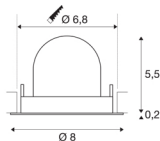

## TECHNICAL DATA

Item no.:	1005861
Number of different light outlets	1
Secondary power / secondary voltage	200mA
Height	5,7 cm
Diameter	8 cm
Installation diameter	6.8 cm
Installation depth	11 cm
Net weight	0.11 kg
Gross weight	0.118 kg
Safety class	III
Assembly	Recessed
Assembly details	Ceiling
Wattage	7 W
Lumen	700 lm
Colour temperature	4000 Kelvin
Beam angle	40 °
Color	white
CRI	90
UGR ≤	22
BIG WHITE Page	49