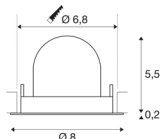

TECHNICAL DATA

Item no.:	1005862
Number of different light outlets	1
Secondary power / secondary voltage	200mA
Height	5,7 cm
Diameter	8 cm
Installation diameter	6.8 cm
Installation depth	11 cm
Net weight	0.11 kg
Gross weight	0.118 kg
Safety class	III
Assembly	Recessed
Assembly details	Ceiling
Wattage	7 W
Lumen	730 lm
Colour temperature	4000 Kelvin
Beam angle	40 °
Color	white
CRI	90
UGR ≤	22
BIG WHITE Page	49