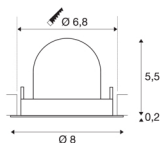

TECHNICAL DATA

Item no.:	1005863
Number of different light outlets	1
Secondary power / secondary voltage	200mA
Height	5,7 cm
Diameter	8 cm
Installation diameter	6.8 cm
Installation depth	11 cm
Net weight	0.11 kg
Gross weight	0.118 kg
Safety class	III
Assembly	Recessed
Assembly details	Ceiling
Wattage	7 W
Lumen	730 lm
Colour temperature	4000 Kelvin
Beam angle	40 °
Color	white
CRI	90
UGR ≤	22
BIG WHITE Page	49