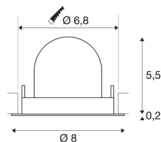

TECHNICAL DATA

| | |
|-------------------------------------|-------------|
| Item no.: | 1005864 |
| Number of different light outlets | 1 |
| Secondary power / secondary voltage | 200mA |
| Height | 5,7 cm |
| Diameter | 8 cm |
| Installation diameter | 6.8 cm |
| Installation depth | 11 cm |
| Net weight | 0.11 kg |
| Gross weight | 0.118 kg |
| Safety class | III |
| Assembly | Recessed |
| Assembly details | Ceiling |
| Wattage | 7 W |
| Lumen | 710 lm |
| Colour temperature | 4000 Kelvin |
| Beam angle | 55 ° |
| Color | white |
| CRI | 90 |
| UGR ≤ | 25 |
| BIG WHITE Page | 49 |