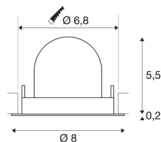

## TECHNICAL DATA

Item no.:	1005865
Number of different light outlets	1
Secondary power / secondary voltage	200mA
Height	5,7 cm
Diameter	8 cm
Installation diameter	6.8 cm
Installation depth	11 cm
Net weight	0.11 kg
Gross weight	0.118 kg
Safety class	III
Assembly	Recessed
Assembly details	Ceiling
Wattage	7 W
Lumen	740 lm
Colour temperature	4000 Kelvin
Beam angle	55 °
Color	white
CRI	90
UGR ≤	25
BIG WHITE Page	49