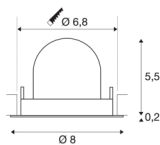

TECHNICAL DATA

Item no.:	1005866
Number of different light outlets	1
Secondary power / secondary voltage	200mA
Height	5,7 cm
Diameter	8 cm
Installation diameter	6.8 cm
Installation depth	11 cm
Net weight	0.11 kg
Gross weight	0.118 kg
Safety class	III
Assembly	Recessed
Assembly details	Ceiling
Wattage	7 W
Lumen	740 lm
Colour temperature	4000 Kelvin
Beam angle	55 °
Color	white
CRI	90
UGR ≤	25
BIG WHITE Page	49